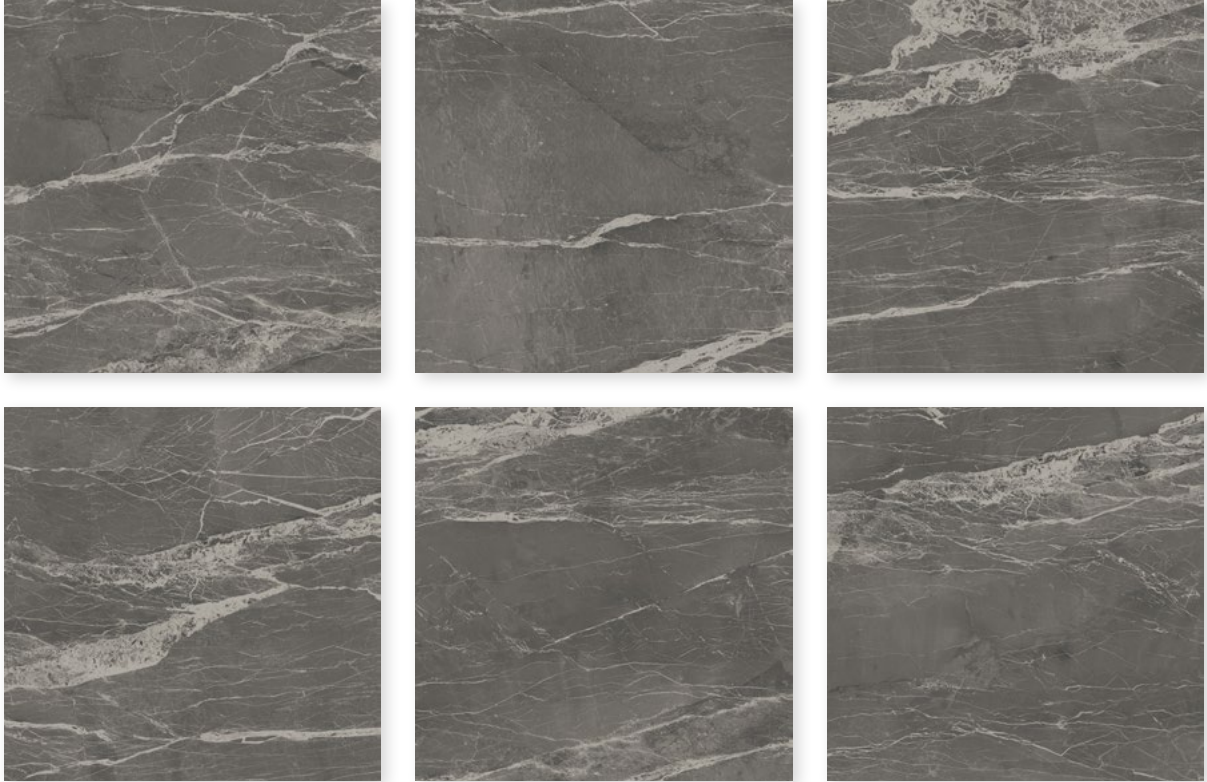

Gliss Smokey

60x60 Matt Carving Porcelain

Grey