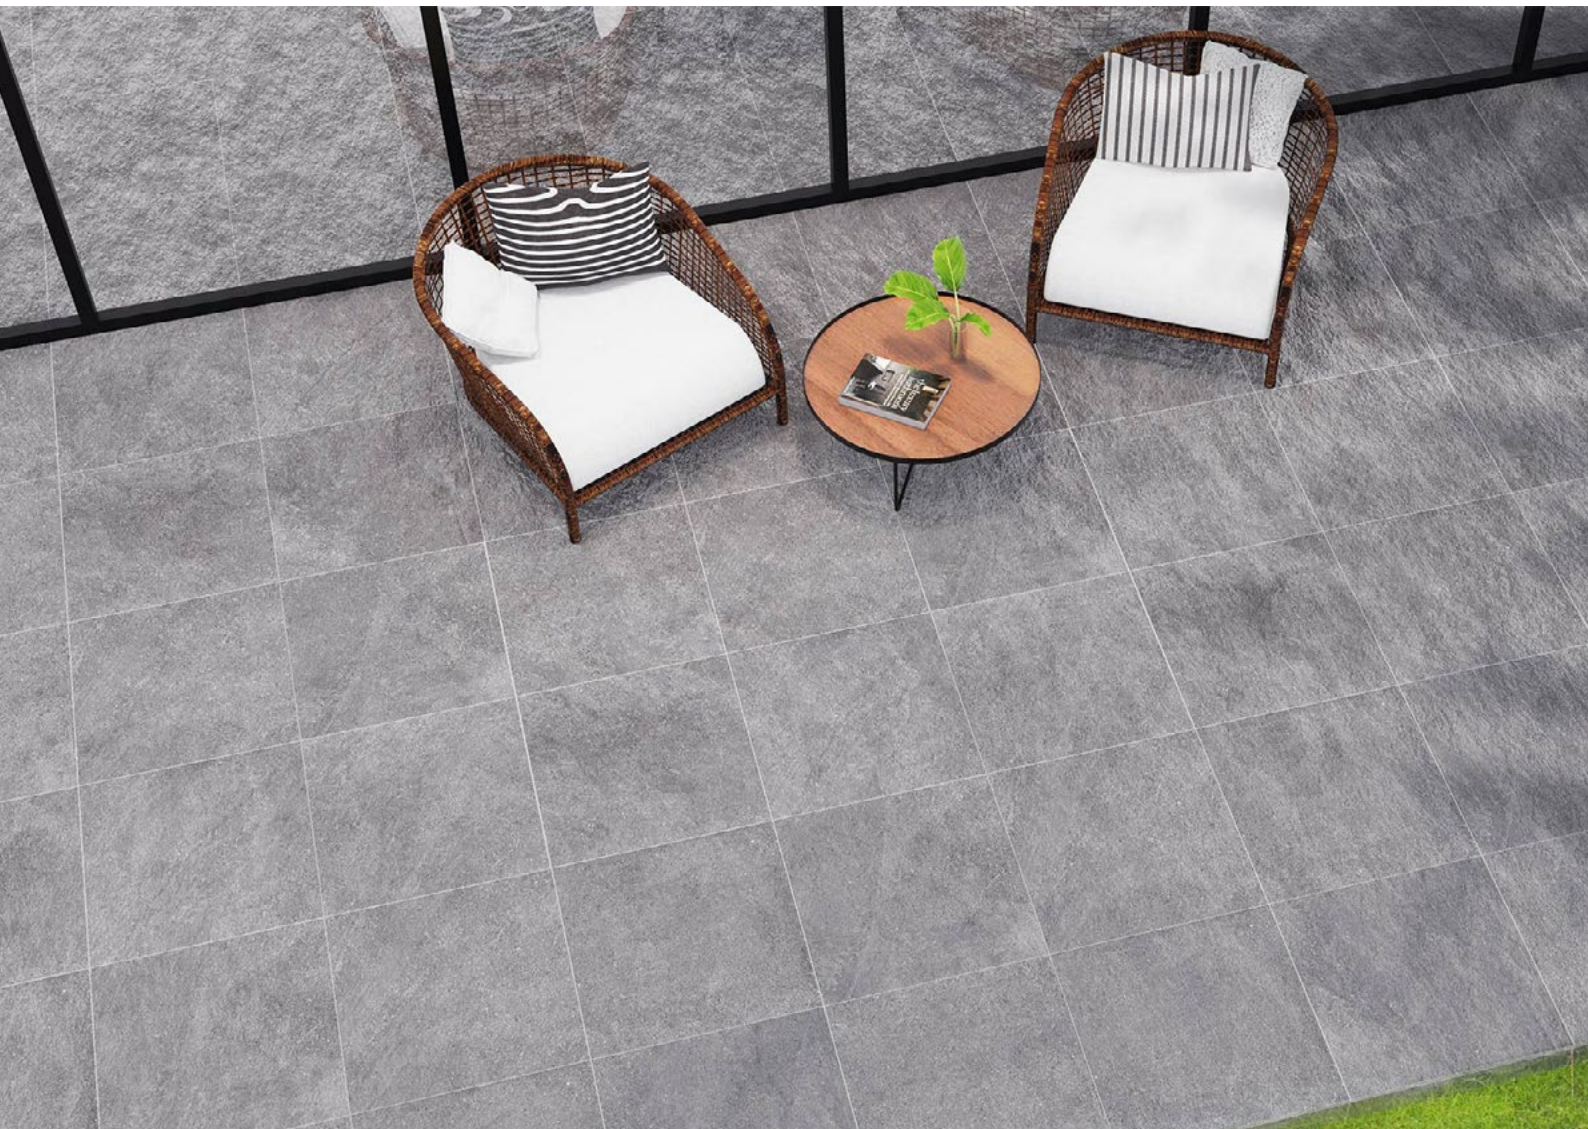

# Fingal

60x60 Matt Porcelain R12 Anti Slip

Ash

Charcoal