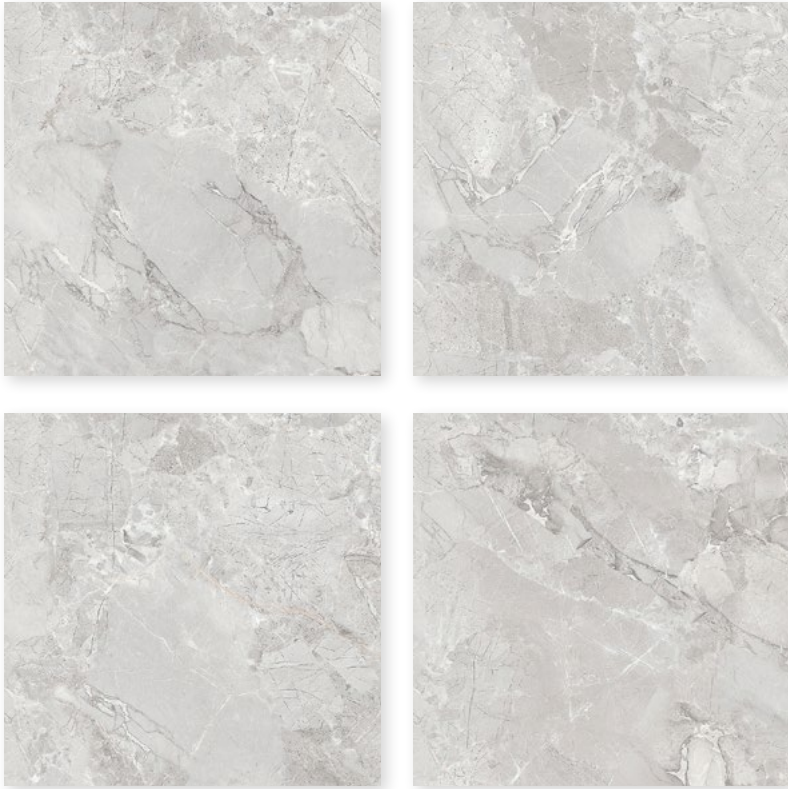

Endless Fonatana

60x60 Matt Carving Porcelain, Infinia Design

Bianco