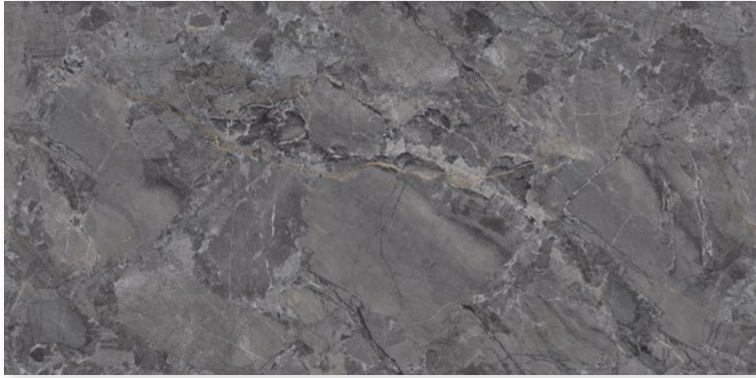

Endless Fonatana

60x120 Matt Carving Porcelain, Infinia Design