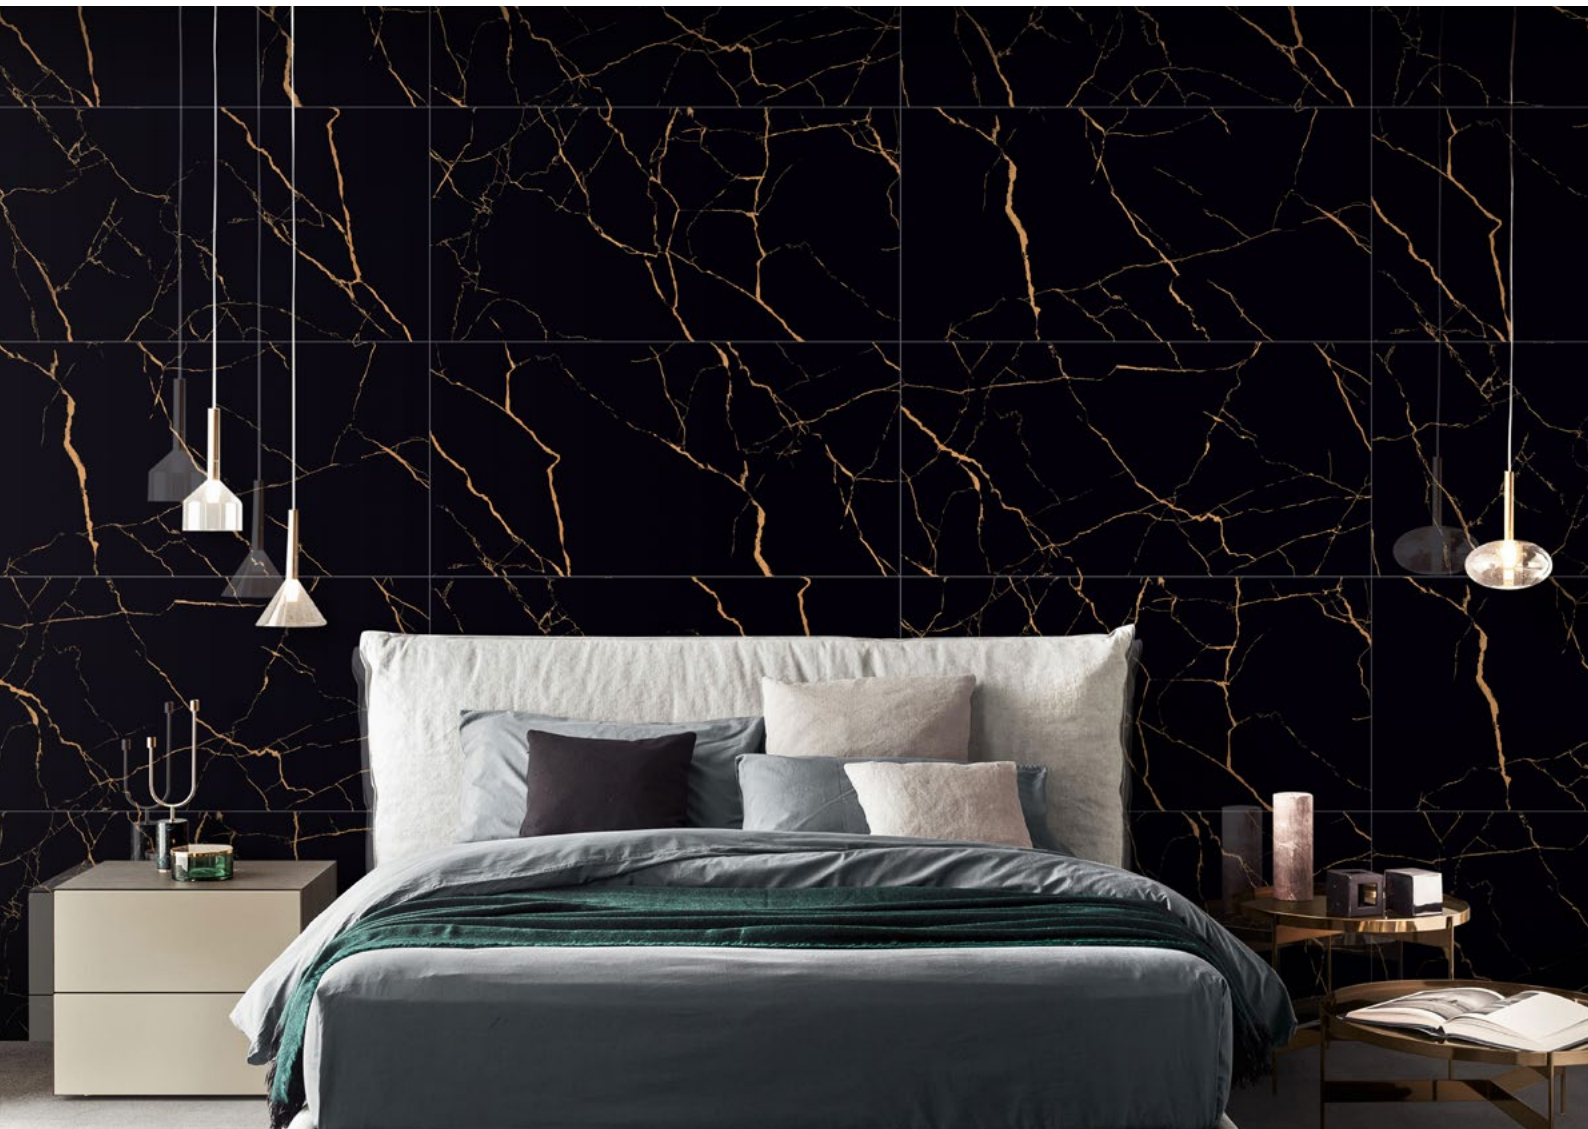

Softline Black

60x120 Polished Porcelain

5